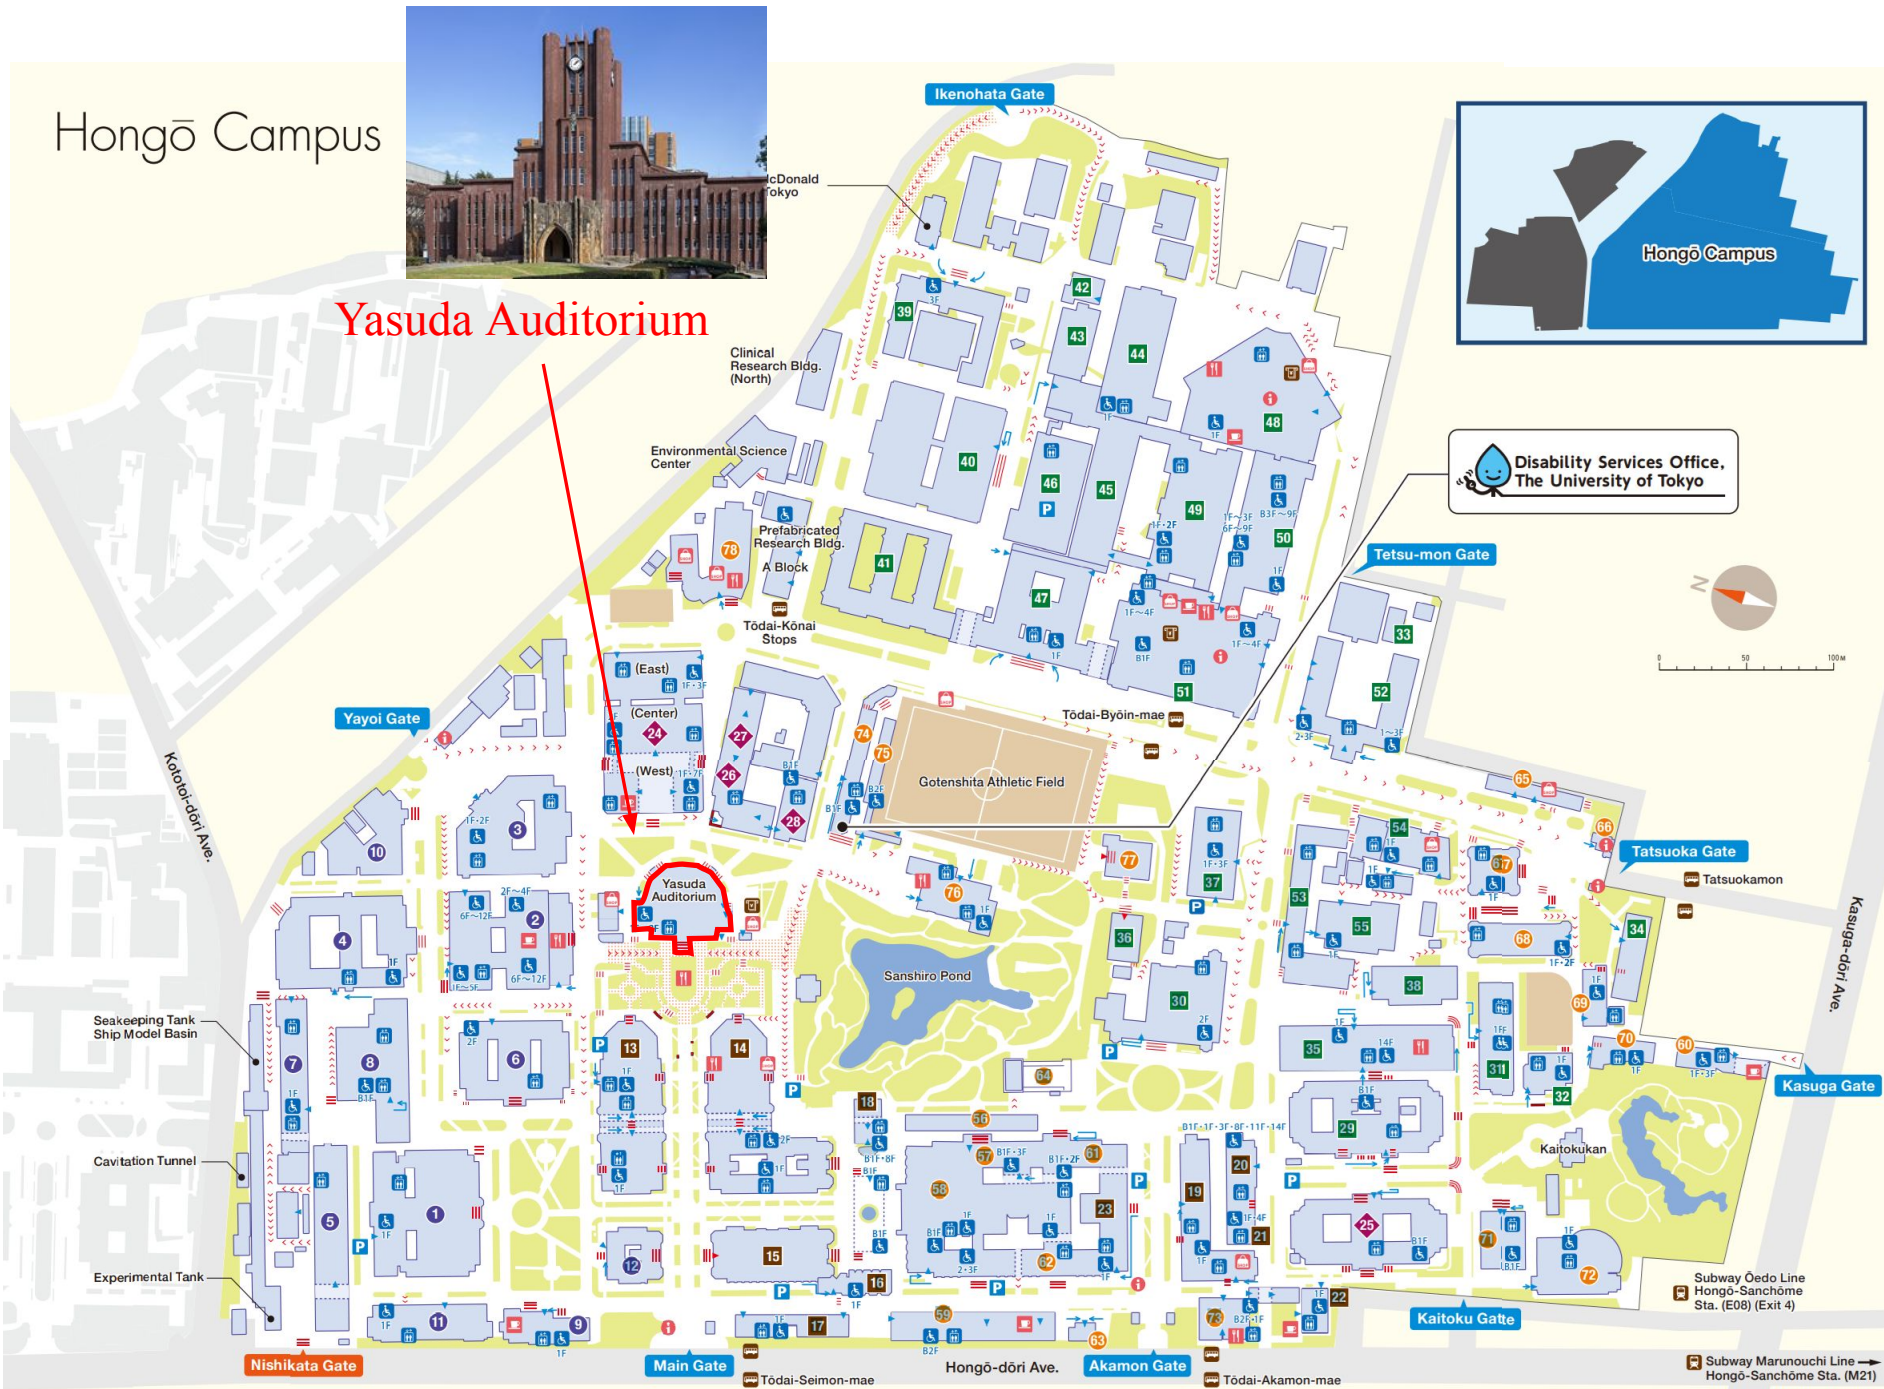

Donald
Tokyo

Hongō Campus

Disability Services Office,
The University of Tokyo

0 50 100m